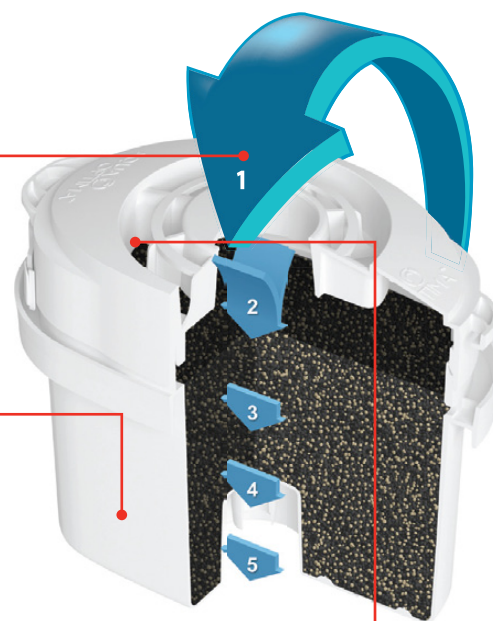

Evolve 3 pack

Features:

- Fast flow filter cartridge.
- Unique 5 step filtration system.
 1. Fine particle filter removes sediments.
 2. Activated carbon reduces levels of herbicides, pesticides & chlorine.
 3. Special ion exchange resin reduces levels of heavy metals & helps prevent limescale.
 4. Ultrafine mesh helps to give extra clarity to your filtered water.
 5. Unique shape and structure ensures a consistent fast flow rate.
- Compatible with Aqua Optima and Brita Maxtra.
- Single life 30 day filter.

Colour	:	White
Materials	:	Plastic
Wattage	:	N/A
Code	:	EVS301
Barcode	:	5060090240804
Pack size	:	8

AQUA 
OPTIMA™
Purer Water Fast
by **mellerware**

5 STEP
FILTRATION
SYSTEM

FAST FLOW
FILTER
CARTRIDGE

COMPATIBLE
WITH AQUA
OPTIMA AND
BRITA MAXTRA

NEW
evolve filter

compatible with
**AQUA OPTIMA &
BRITA* MAXTRA***
and selected Kenwood and
Sunbeam models.